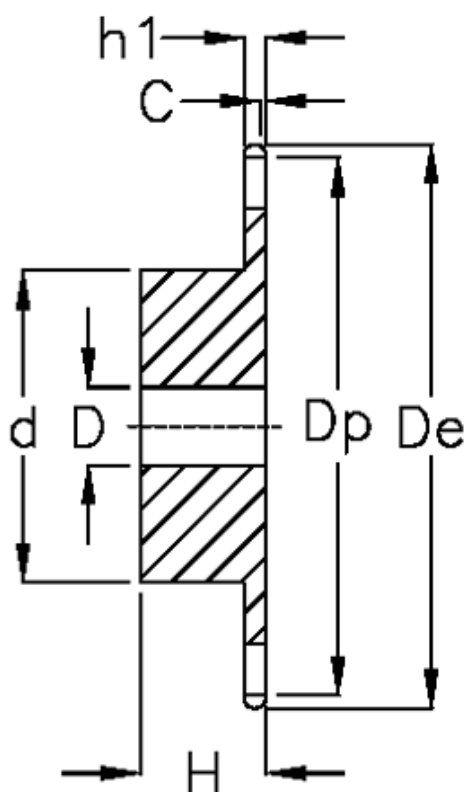

Article number: 616081008017

Description: Sprocket 16 B-1 Z=17 simplex
predrilled, Rustfast

Measures

C = 2.5
d = 100
D = 20±0,5
De = 149
Dp = 138.22

For chain size = 1" x 17,02 mm

For chain type = 16 B-1

H = 45

h1 = 16.2

Number of teeth = 17